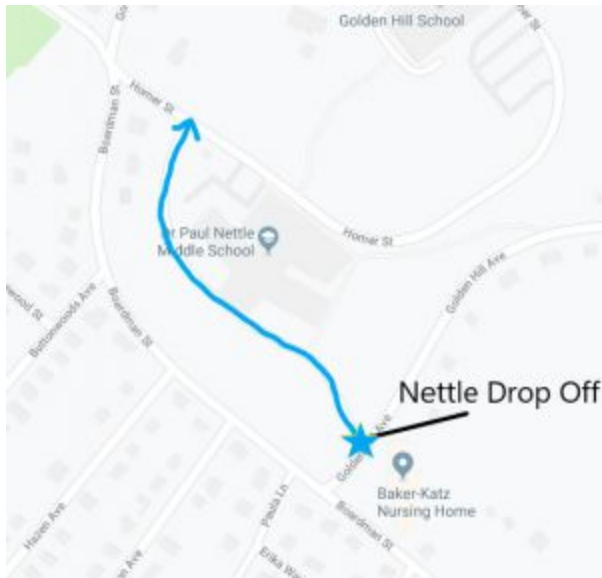

ALICE Parent Info

As you may know, Haverhill Public Schools has adopted ALICE (Alert, Lockdown, Inform, Counter, Evacuate), a nationally recognized program. ALICE is a proactive set of responses to an active school intruder event which empowers individuals in crisis situations to be prepared to consider all options.

The school district will be providing two School Safety Information Nights that will give parents and community members an opportunity to learn about ALICE. These forums will include timelines on the implementation of educating our students prior to conducting our **first student drill in November 2019**.

Parent Informational Nights will be held on the following dates:

Date	Location	Time
October 21, 2019	Hunking	5:00pm-6:30pm
October 22, 2019	Consentino	7:00pm-8:30pm

DROP OFF AND PICK UP

The Nettle Middle School day begins at 8:30am and ends at 2:45pm.

Drop off is 8:05am-8:25am, pick-up is 2:45pm-3:00pm (except for after school activities).

Families driving students to school or picking up after school should use the back entrance off of Golden Hill Ave. Please do not drop off or pick up in the front of the building as it causes excess traffic with the buses.

Please keep checking the Nettle Middle School website for updates. nettle.haverhill-ps.org

Questions? Want to add to Nettle News?

Contact Shereen Escovitz, shereen.escovitz@haverhill-ps.org